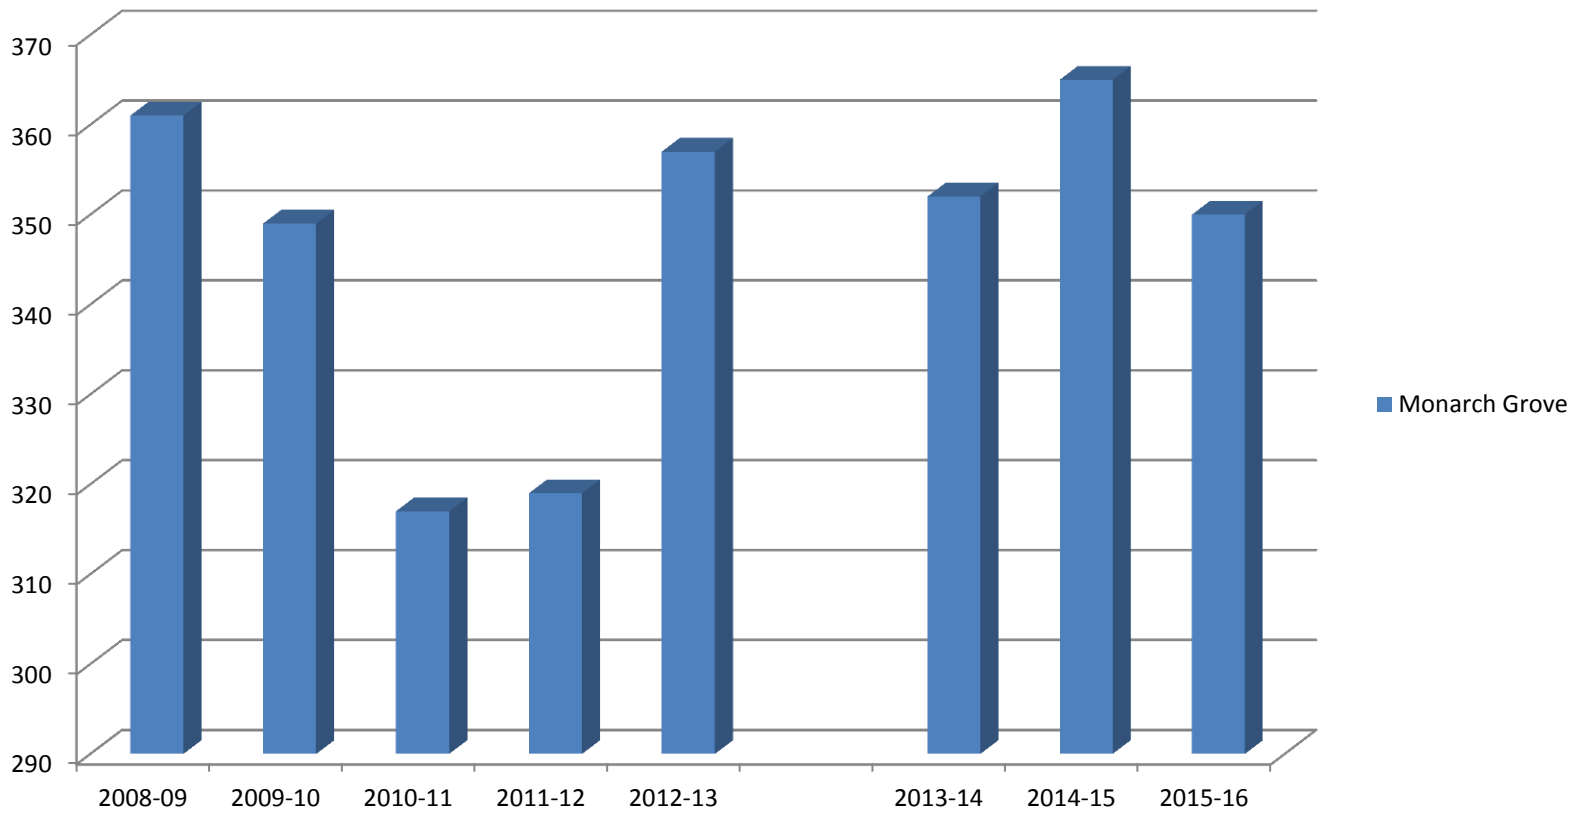

Baywood

San Luis Coastal Unified School District Review of Population & Enrollment Trends October 2, 2012

San Luis Coastal Unified School District
Review of Population & Enrollment Trends
October 2, 2012

Monarch Grove

San Luis Coastal Unified School District
Review of Population & Enrollment Trends
October 2, 2012

Del Mar

San Luis Coastal Unified School District Review of Population & Enrollment Trends October 2, 2012

	2008-09	2009-10	2010-11	2011-12	2012-13		2013-14	2014-15	2015-16
	358	388	411	470	520		550	571	608
■ Bishop's Peak	287	295	296	320	365		390	411	448
■ Teach	71	93	115	150	155		160	160	160