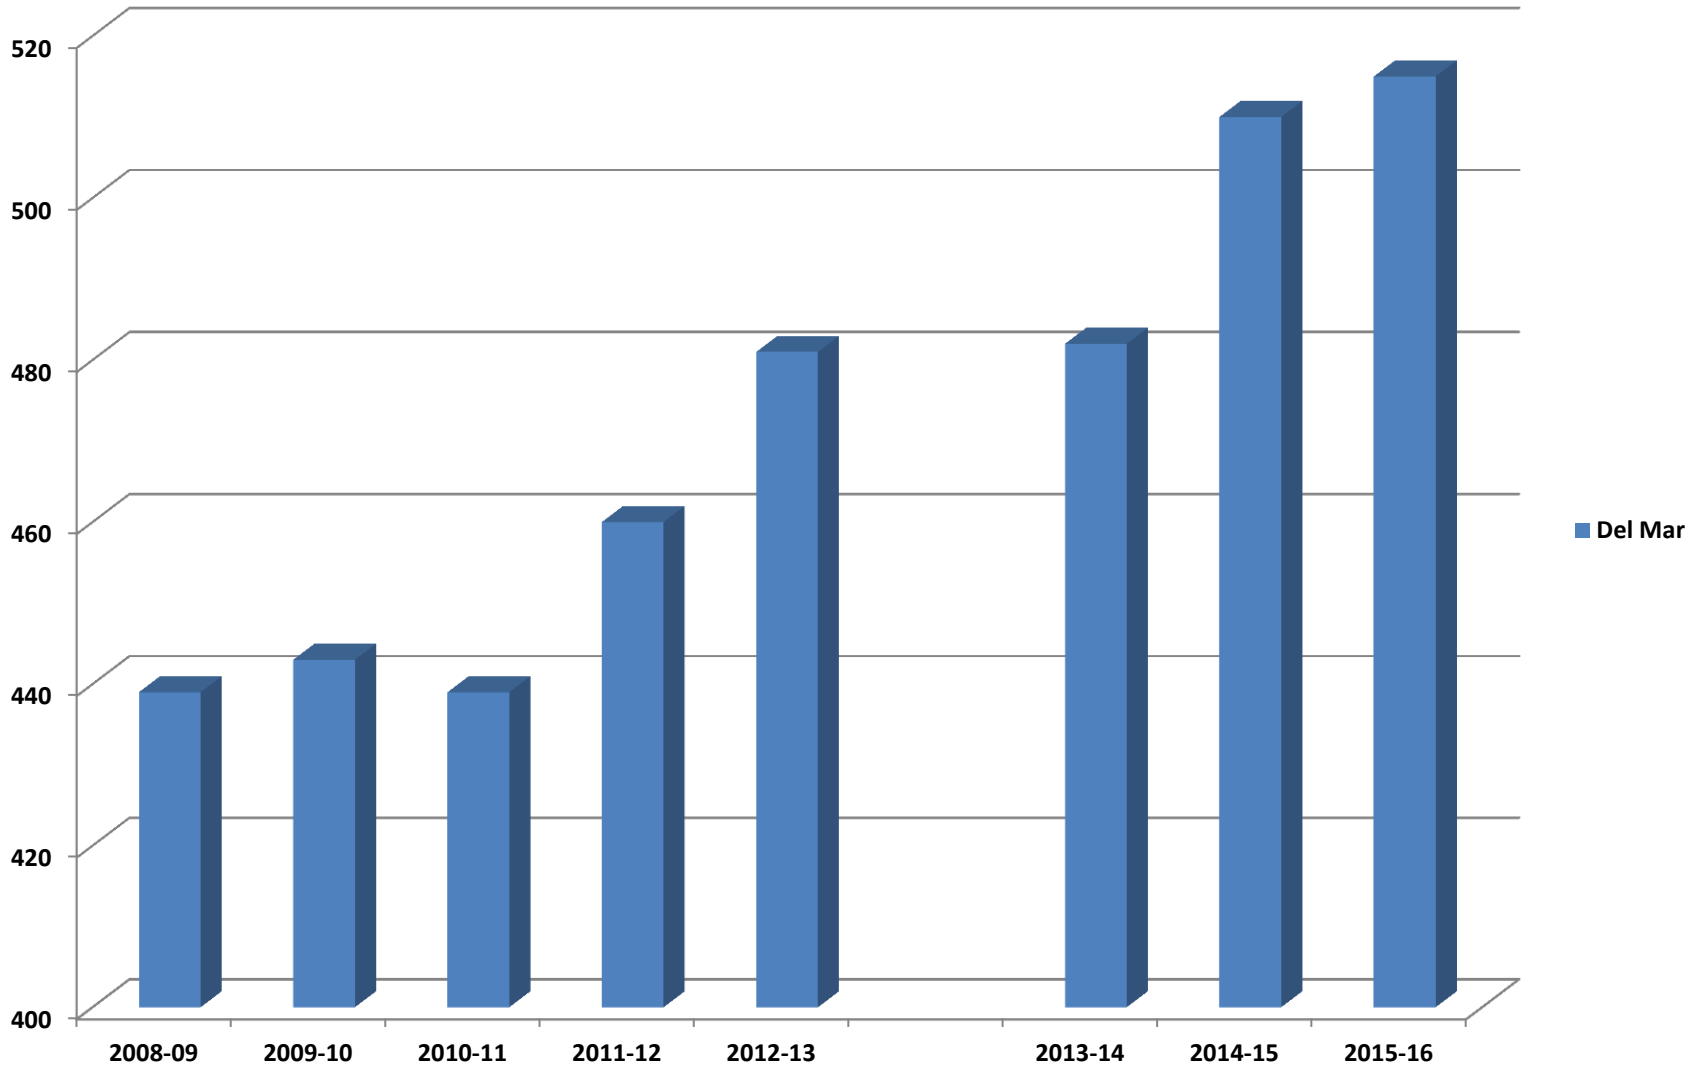

Baywood

San Luis Coastal Unified School District Review of Population & Enrollment Trends October 2, 2012

San Luis Coastal Unified School District
Review of Population & Enrollment Trends
October 2, 2012

Monarch Grove

San Luis Coastal Unified School District
Review of Population & Enrollment Trends
October 2, 2012

Del Mar

San Luis Coastal Unified School District Review of Population & Enrollment Trends October 2, 2012

	2008-09	2009-10	2010-11	2011-12	2012-13		2013-14	2014-15	2015-16
	358	388	411	470	520		550	571	608
■ Bishop's Peak	287	295	296	320	365		390	411	448
■ Teach	71	93	115	150	155		160	160	160