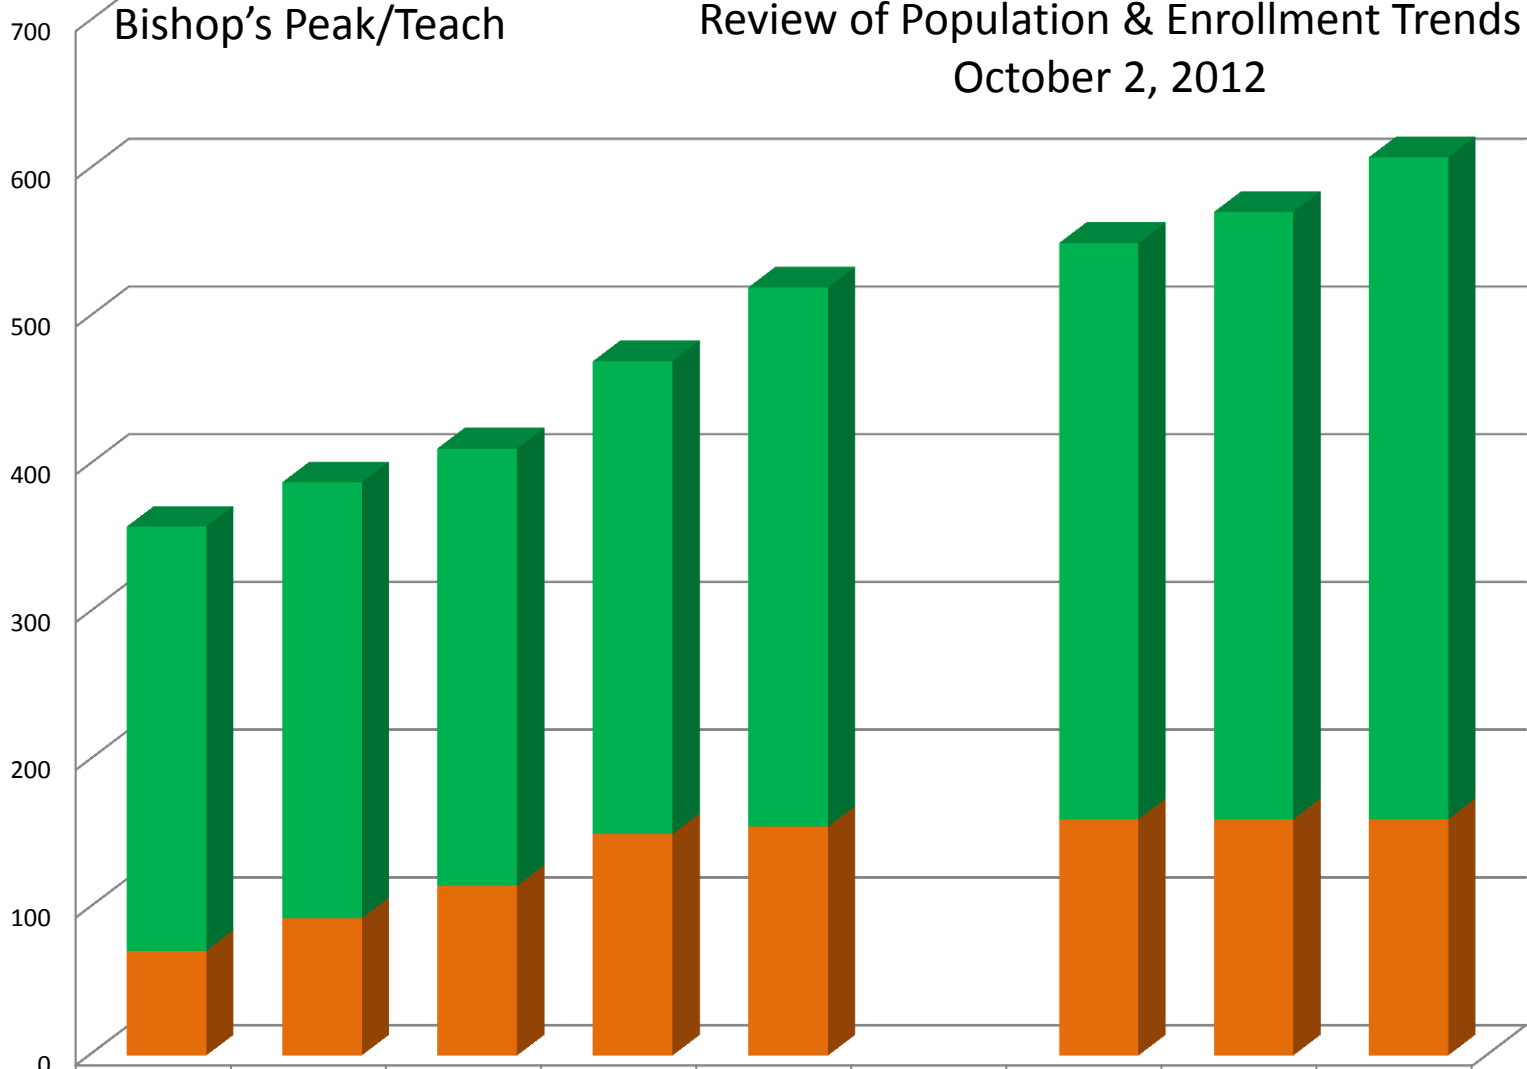

Monarch Grove

San Luis Coastal Unified School District
Review of Population & Enrollment Trends
October 2, 2012

Del Mar

San Luis Coastal Unified School District Review of Population & Enrollment Trends October 2, 2012

	2008-09	2009-10	2010-11	2011-12	2012-13		2013-14	2014-15	2015-16
	358	388	411	470	520		550	571	608
■ Bishop's Peak	287	295	296	320	365		390	411	448
■ Teach	71	93	115	150	155		160	160	160