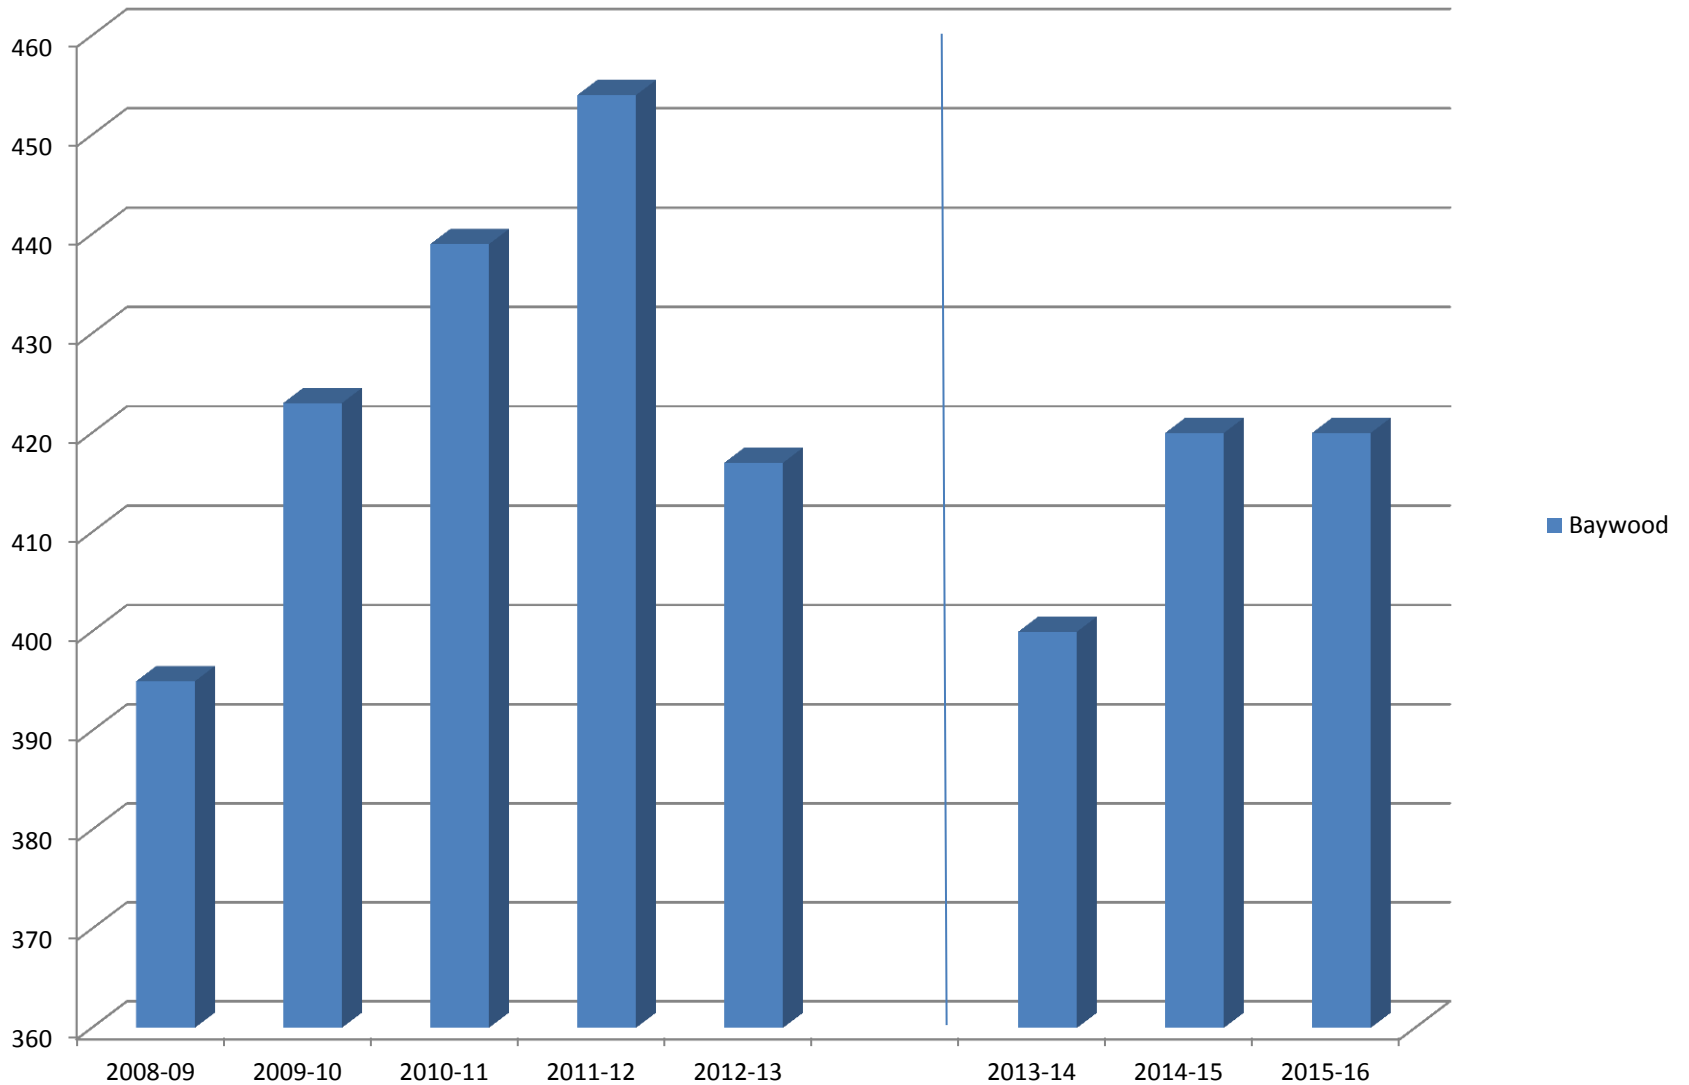

Baywood

San Luis Coastal Unified School District Review of Population & Enrollment Trends October 2, 2012

San Luis Coastal Unified School District
Review of Population & Enrollment Trends
October 2, 2012

Monarch Grove

San Luis Coastal Unified School District
Review of Population & Enrollment Trends
October 2, 2012

Del Mar

San Luis Coastal Unified School District Review of Population & Enrollment Trends October 2, 2012

	2008-09	2009-10	2010-11	2011-12	2012-13		2013-14	2014-15	2015-16
	358	388	411	470	520		550	571	608
■ Bishop's Peak	287	295	296	320	365		390	411	448
■ Teach	71	93	115	150	155		160	160	160